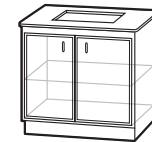

Code	BC24 Freestanding bookcase	BC36 Freestanding bookcase	BC72 Freestanding bookcase	SU30 Wall mounted shelf unit	SU45 Wall mounted shelf unit	UB24 Student underbed box	VU24 Vanity unit	VU36 Vanity unit	VU39 Vanity unit
Width	24"	36"	36"	30"	45"	24"	24"	36"	39"
Height	39"	39"	72"	24"	24"	7"	36"	36"	36"
Depth	10"	10"	10"	10"	10"	36"	24"	24"	24"