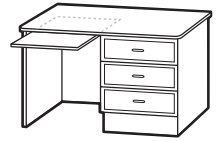

Code	3D30 3 Drawer chest	4D30 4 Drawer chest	5D30 5 Drawer chest	DT39 Single dressing table	DT60 Double dressing table	WD45 Writing desk (optional pull out tray)
Width	30"	30"	30"	39"	60"	45"
Height	26"	33"	40"	30"	30"	30"
Depth	18"	18"	18"	18"	18"	24"