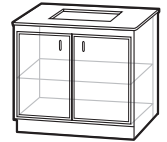

Code	BC24 Freestanding bookcase	BC36 Freestanding bookcase	BC72 Freestanding bookcase	SU30 Wall mounted shelf unit	SU45 Wall mounted shelf unit	UB24 Student underbed box	VU24 Vanity unit	VU36 Vanity unit	VU39 Vanity unit
Width	24"	36"	36"	30"	45"	24"	24"	36"	39"
Height	39"	39"	72"	24"	24"	7"	36"	36"	36"
Depth	10"	10"	10"	10"	10"	36"	24"	24"	24"