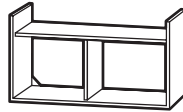

Code	BC24 Freestanding bookcase	BC36 Freestanding bookcase	BC72 Freestanding bookcase	SU30 Wall mounted shelf unit	SU45 Wall mounted shelf unit	UB24 Student underbed box	VU24 Vanity unit	VU36 Vanity unit	VU39 Vanity unit
Width	24"	36"	36"	30"	45"	24"	24"	36"	39"
Height	39"	39"	72"	24"	24"	7"	36"	36"	36"
Depth	10"	10"	10"	10"	10"	36"	24"	24"	24"