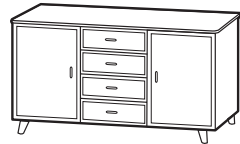

Code	SB36 Sideboard	SB54 Sideboard	D36 Dresser	D54 Dresser	HF Hi-Fi cabinet	TV TV/Video/DVD cabinet	LK Locker
Width	36"	54"	36"	54"	18"	36"	20"
Height	33"	33"	72"	72"	33"	16"	39"
Depth	18"	18"	18"	18"	18"	24"	20"